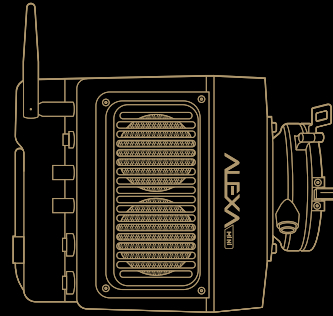

CAMERA COMPATIBILITY

MöVI^{PRO}

CINEMA CAMERAS

Not a comprehensive list

RED Epic	Blackmagic Pocket Cinema
RED Scarlet	Blackmagic Micro Cinema
RED Weapon	ARRI Alexa Mini
RED Dragon	ARRI Alexa M¹
RED Helium	Sony F5^{2 3}
RED Raven	Sony F55^{2 3}
Canon C100 (Mk I-II)	Sony FS7⁴
Canon C300 (Mk I-II)	Sony FS100³
Canon C500 (Mk I-II)	Sony FS700³
Blackmagic URSA Mini⁶	Sony FS5
Blackmagic Cinema