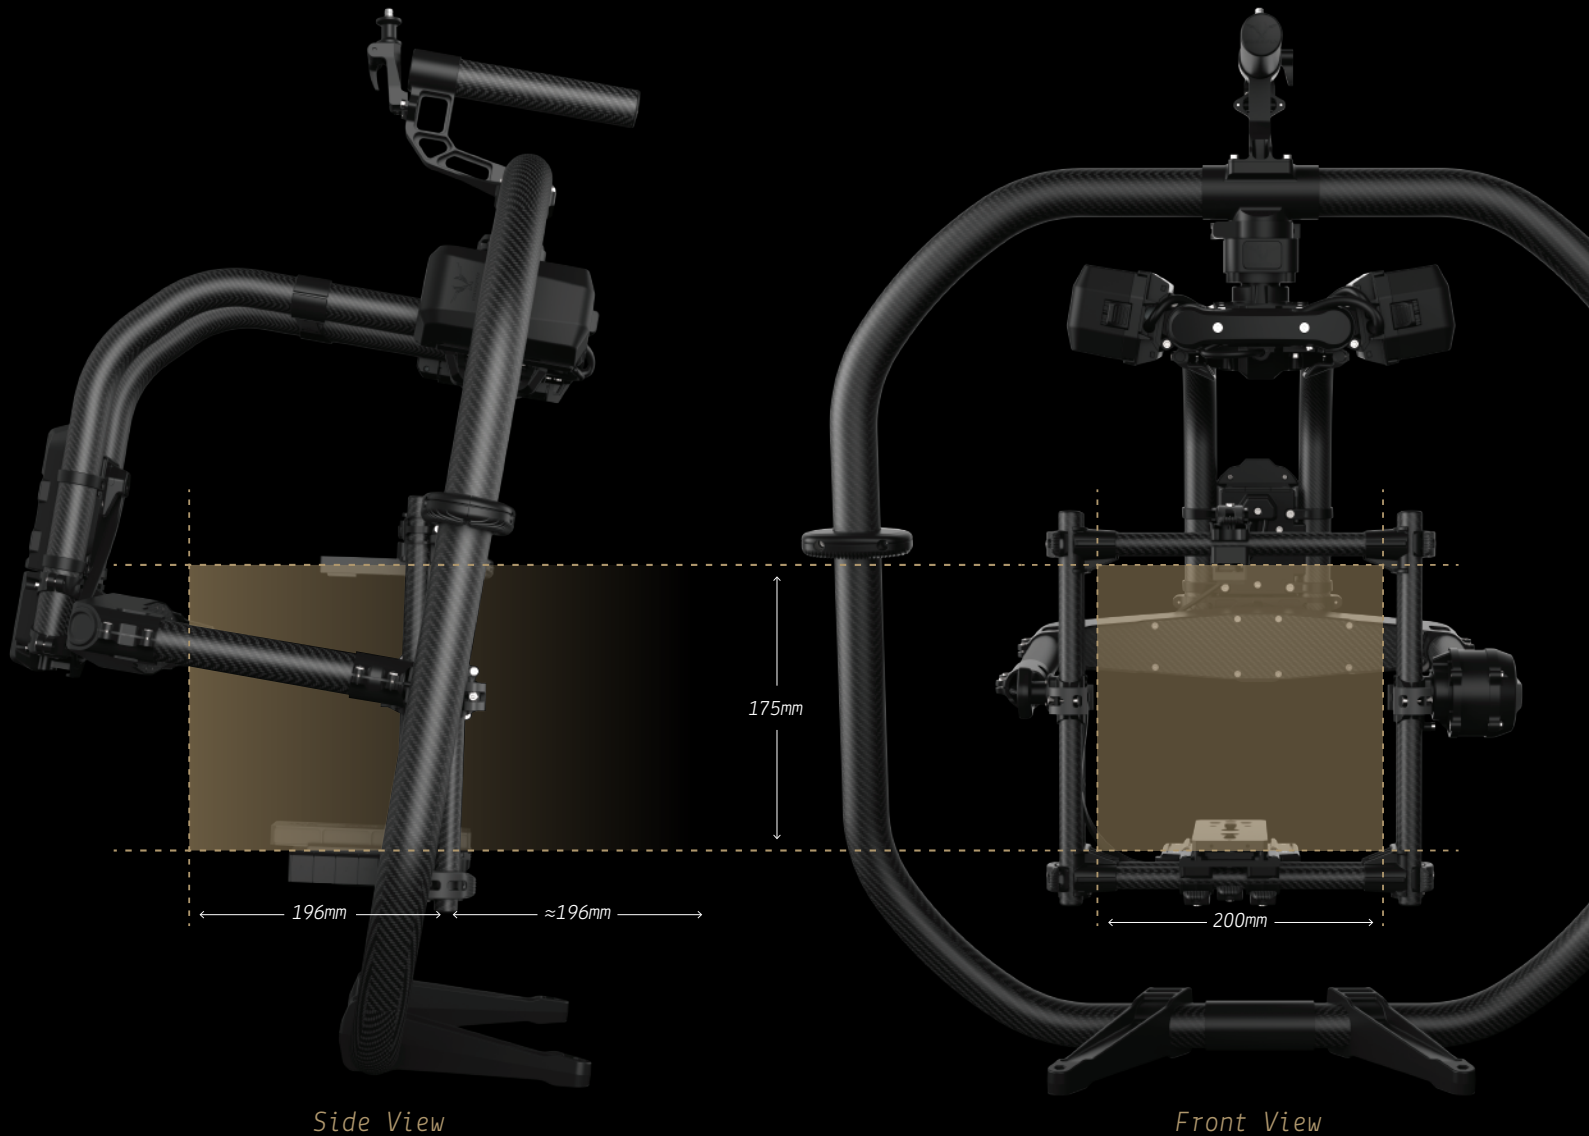

CAMERA COMPATIBILITY

MōVI PRO

**IF IT FITS,
IT'S COMPATIBLE.**

MōVI Pro is not designed to be compatible with a finite or specific list of cameras.

Compatibility is determined by a combination of weight, size and shape of the entire camera/lens/accessory setup.